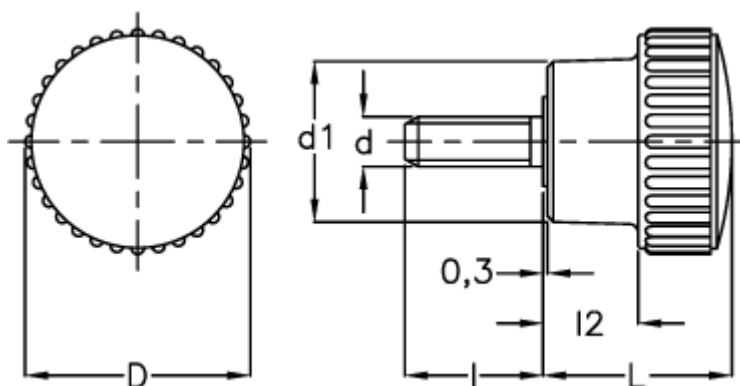

# Data Sheet

Article number: 2302003011

Description: E+G Knurled grip knob  
B.259/20 p-M6x16

## Measures

---

D	= 21
d1	= 13
d 6g	= M6
l	= 16
L	= 25
l2	= 12